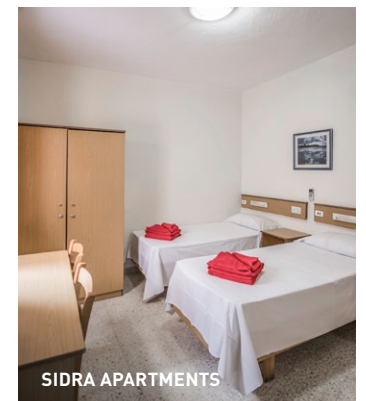

SIDRA APARTMENTS